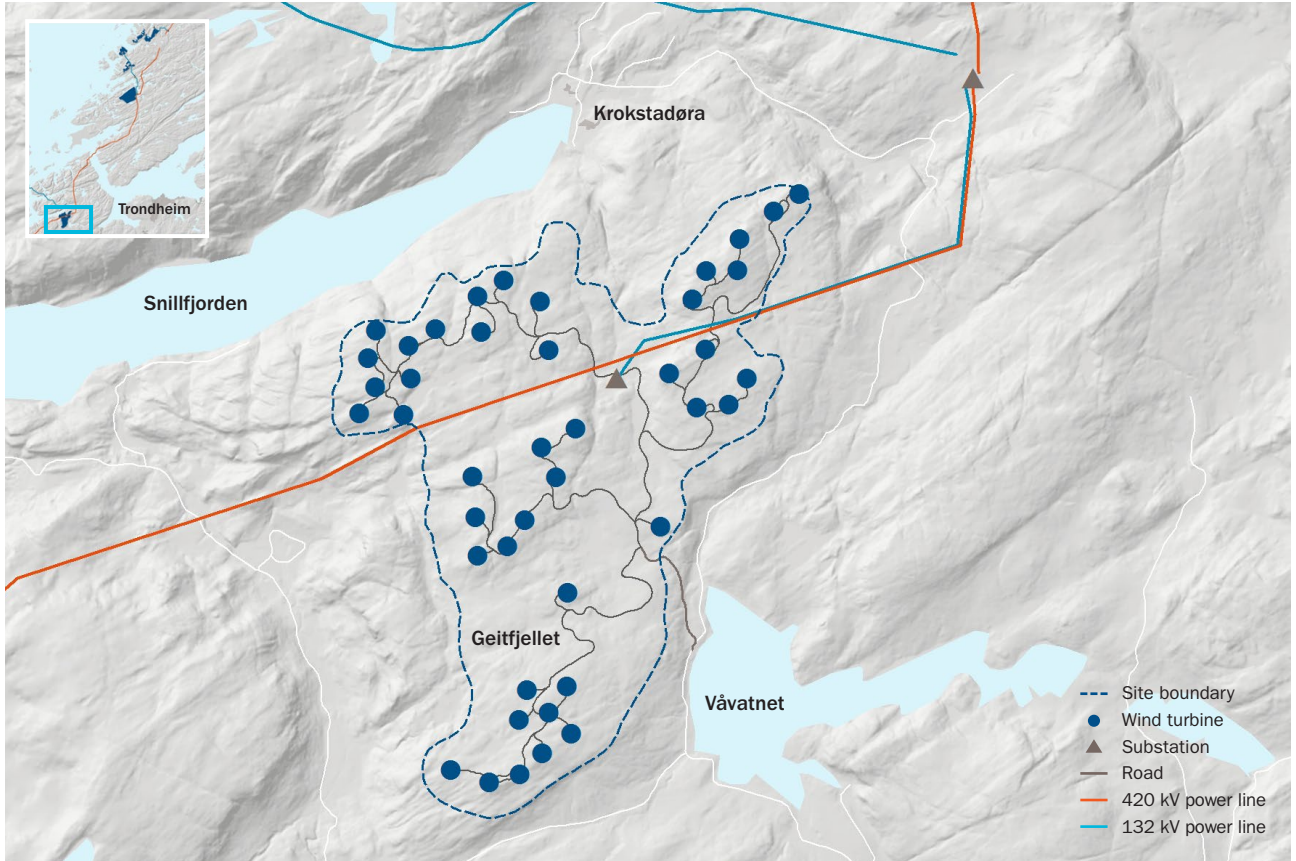

# Geitfjellet wind farm

Geitfjellet wind farm is located on a mountain plateau, south of Krokstadøra in the municipality of Snillfjord in Sør-Trøndelag county.

## GEITFJELLET WIND FARM – FOSEN VIND DA

Production (GWh)	470
Capacity (MW)	154.8
Construction start	2018
Turbine delivery	2020
Commissioning	2020
Wind turbines	43
Roads, access+internal (km)	42
Municipality	Snillfjord